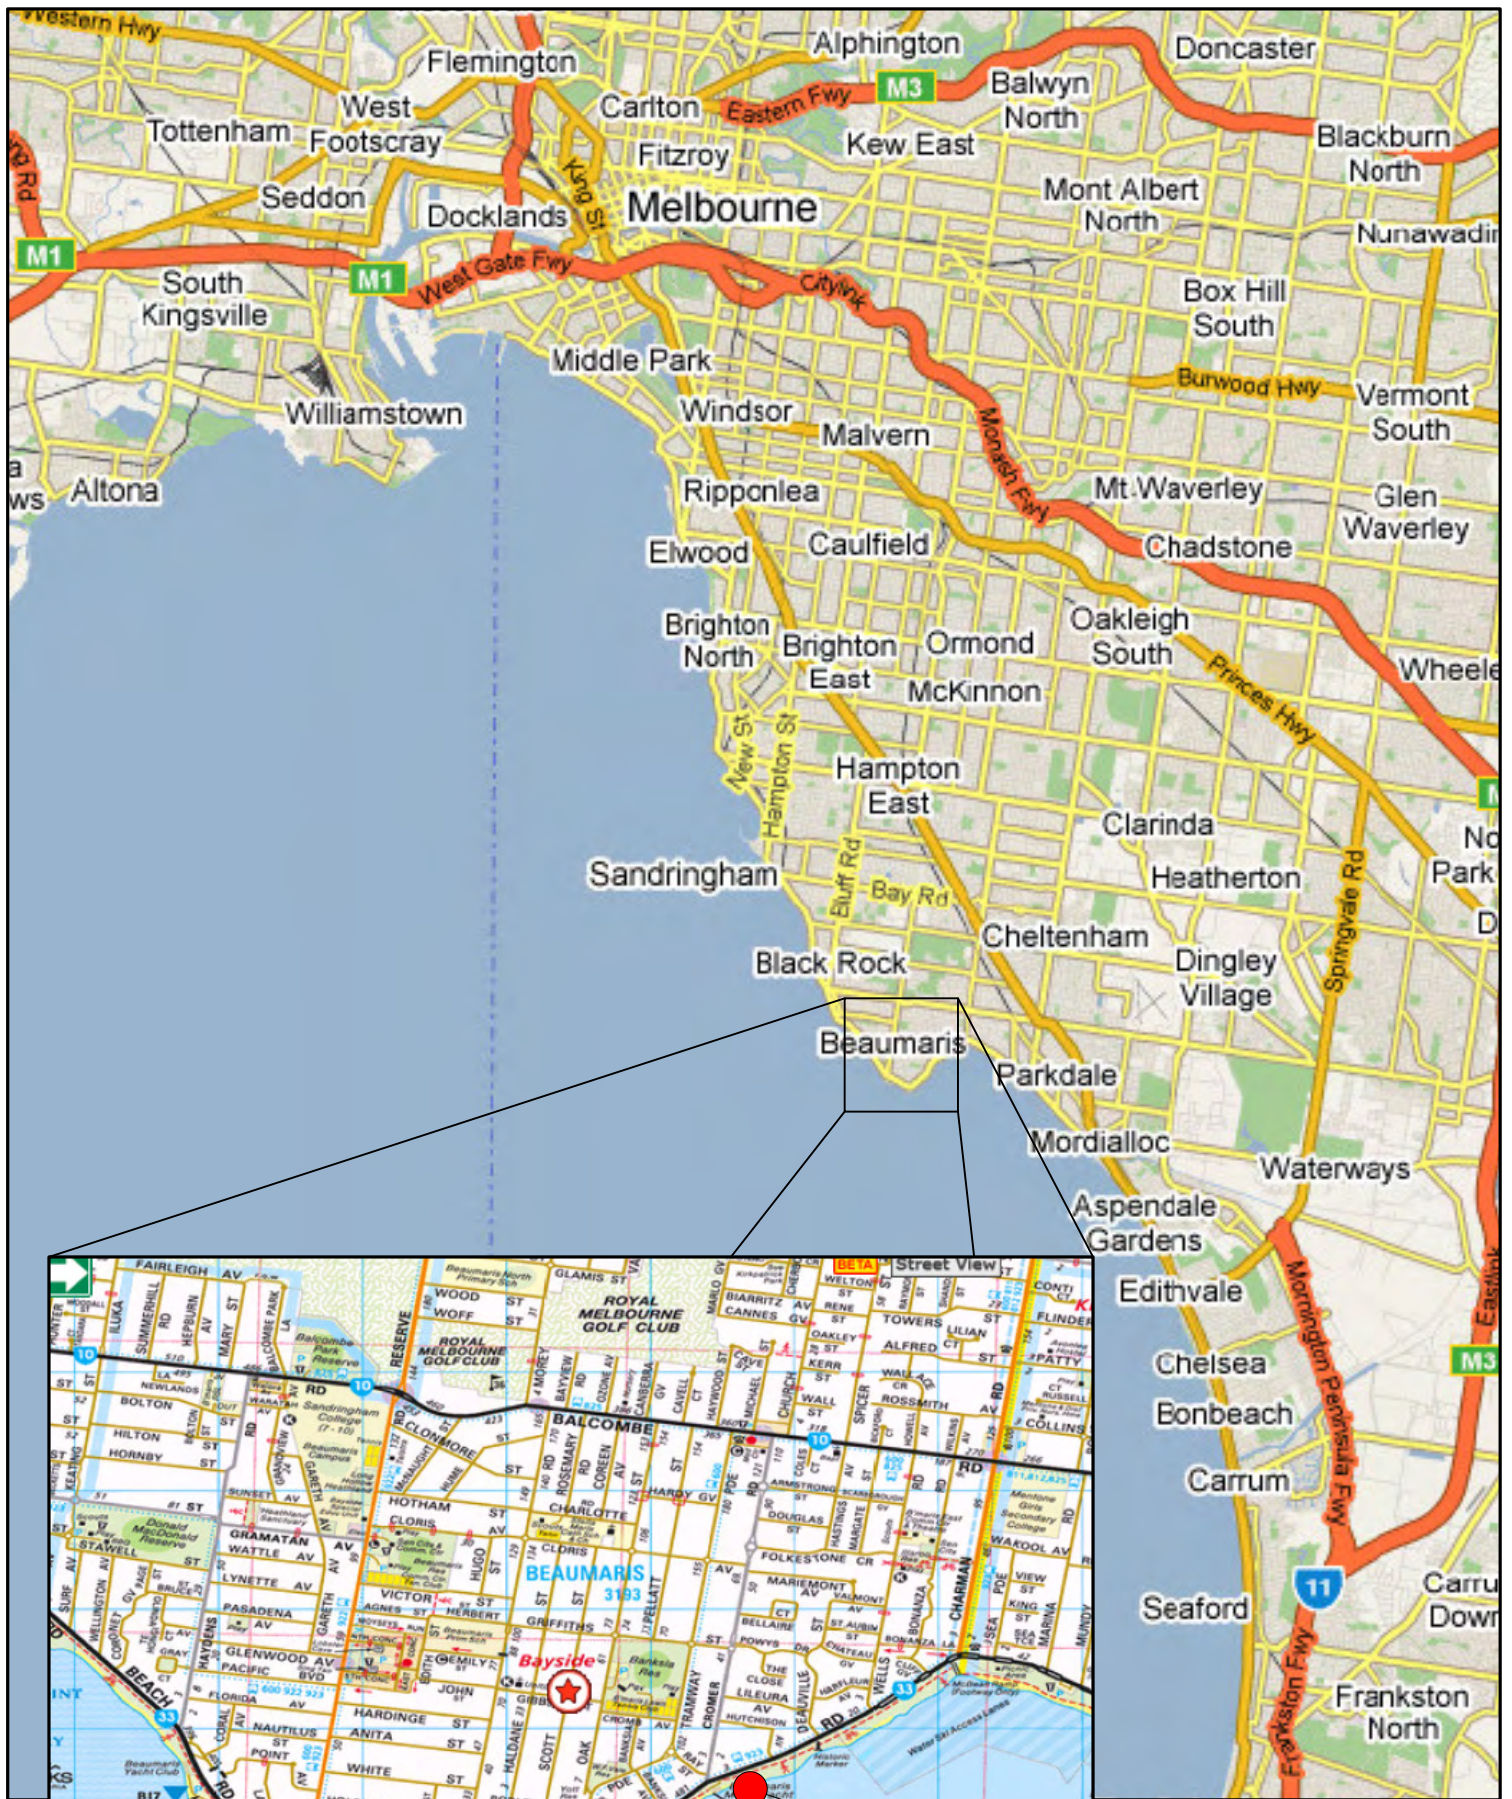

Beaumaris Motor Yacht Squadron