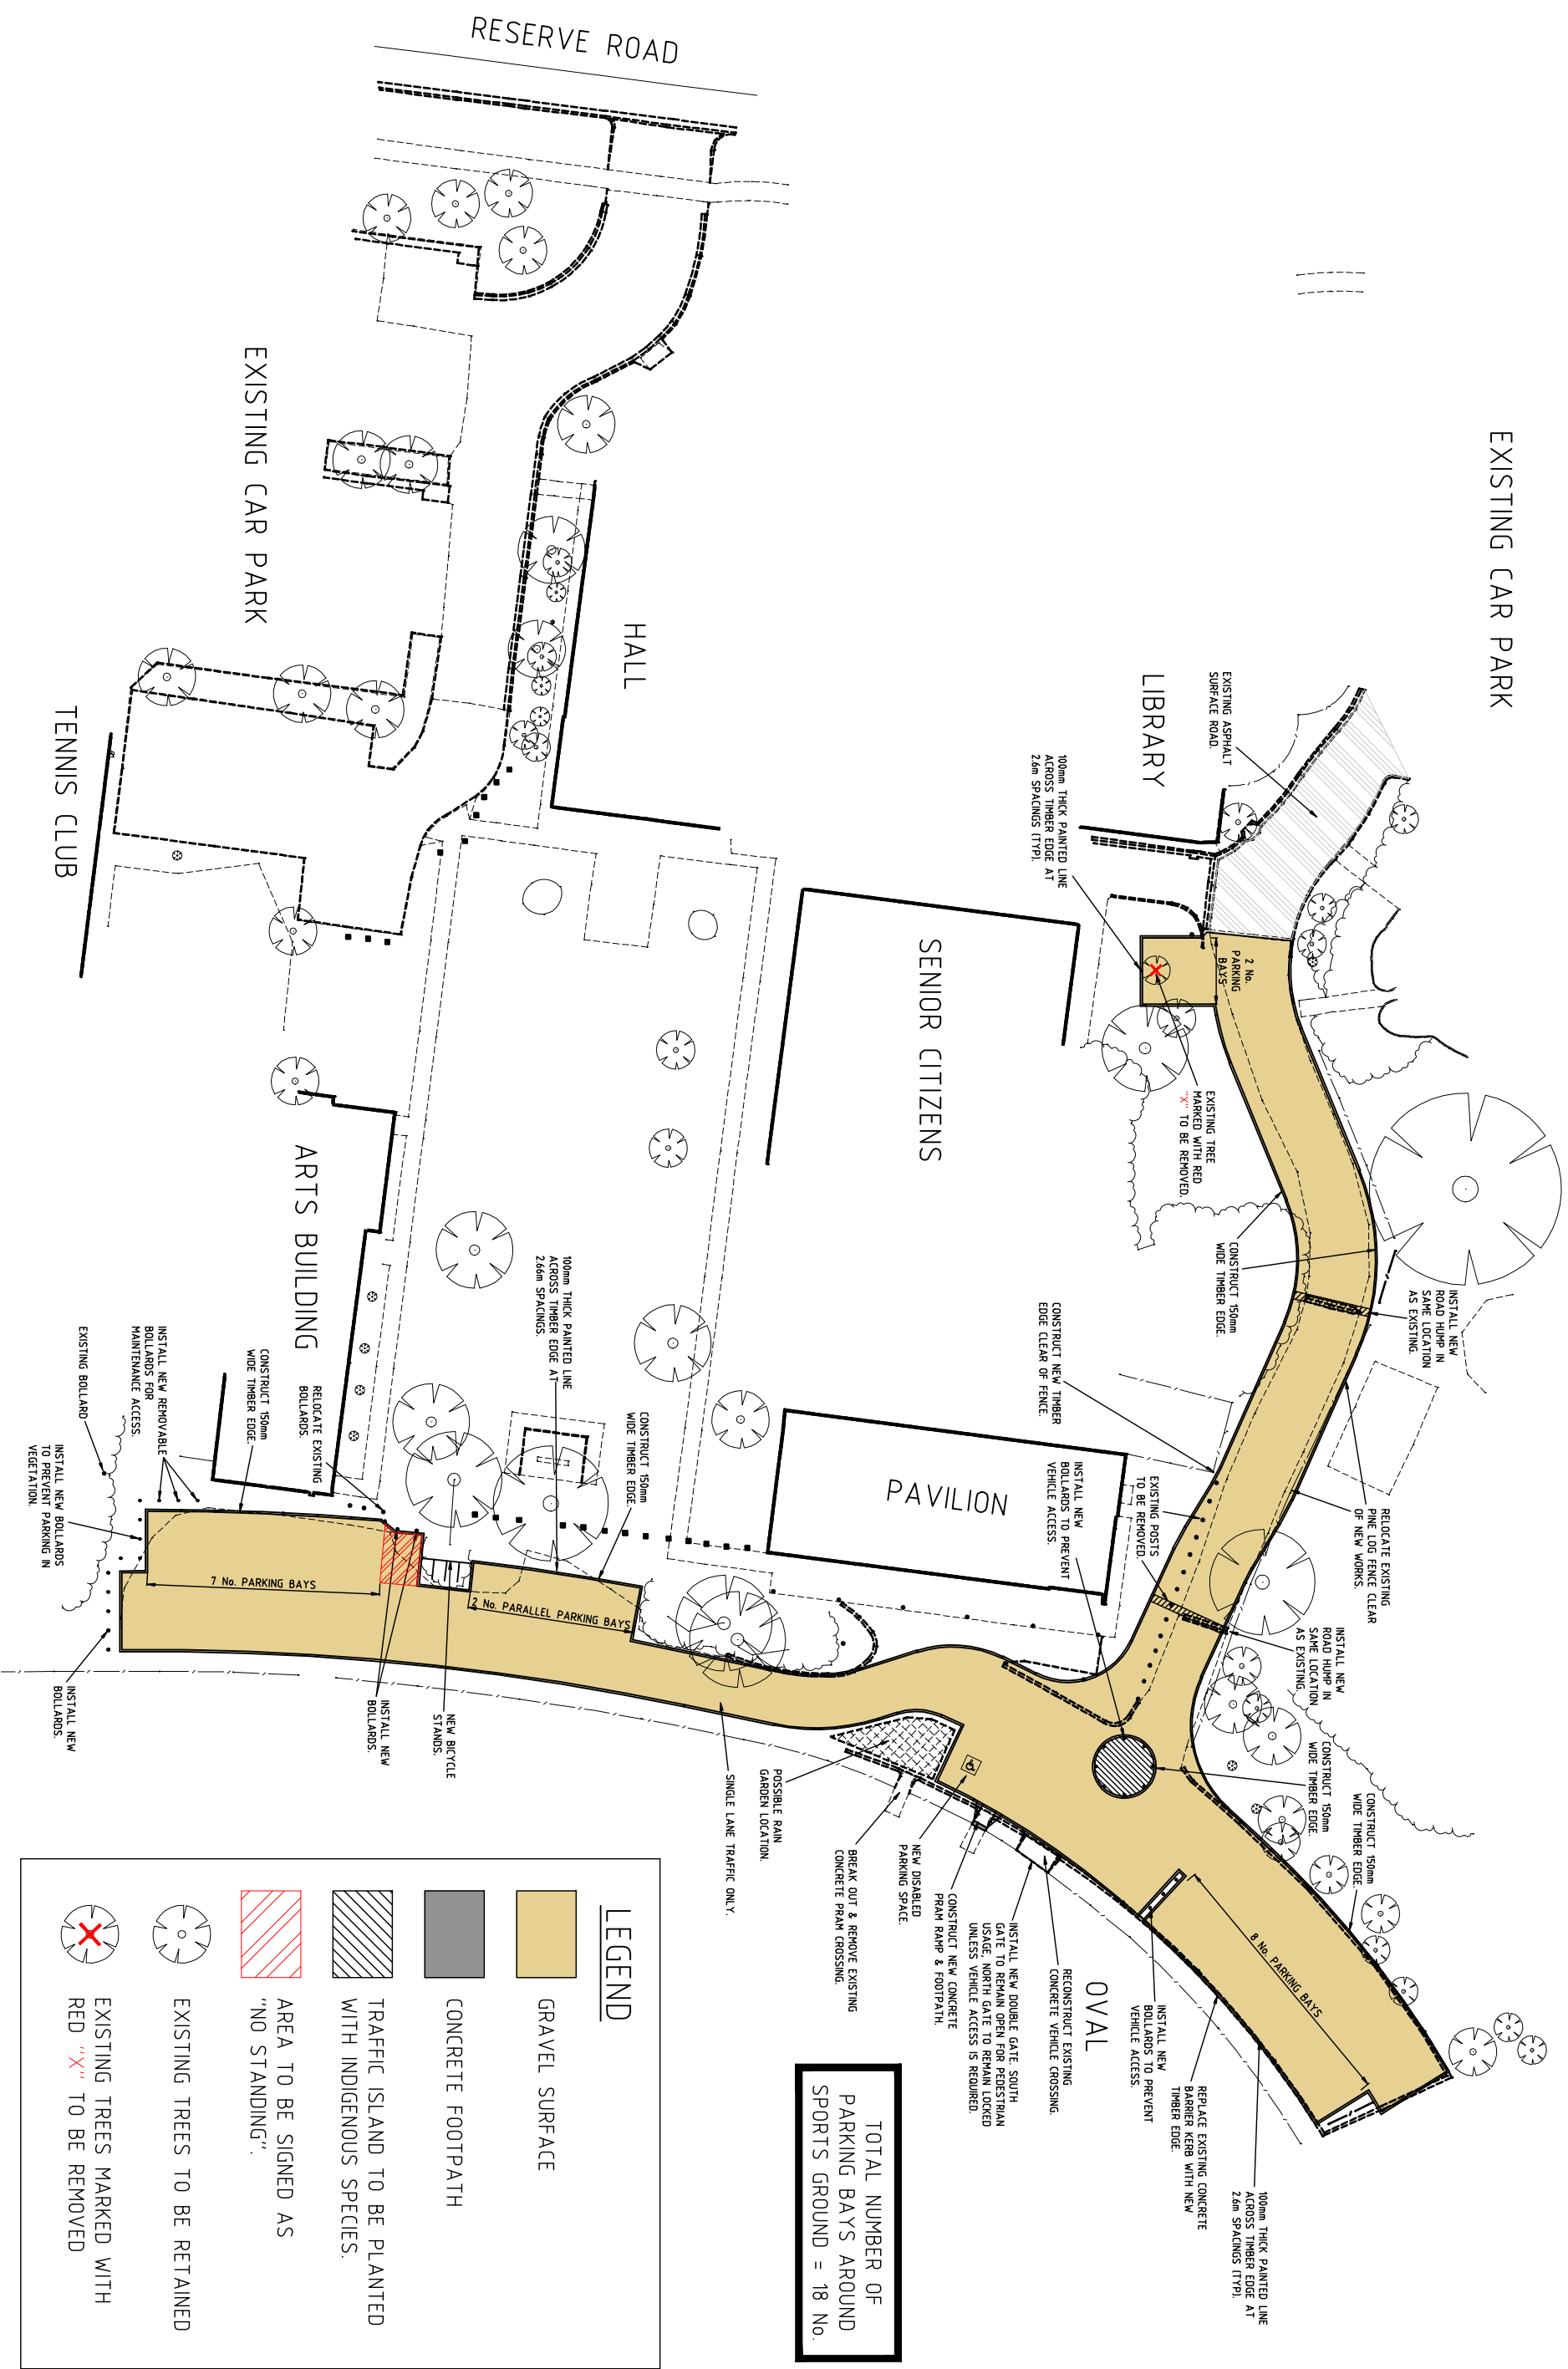

EXISTING CAR PARK

TOTAL NUMBER OF
PARKING BAYS AROUND
SPORTS GROUND = 18 No.

LEGEND

-  GRAVEL SURFACE
-  CONCRETE FOOTPATH
-  TRAFFIC ISLAND TO BE PLANTED WITH INDIGENOUS SPECIES.
-  AREA TO BE SIGNED AS "NO STANDING".
-  EXISTING TREES TO BE RETAINED
-  EXISTING TREES MARKED WITH RED "X" TO BE REMOVED